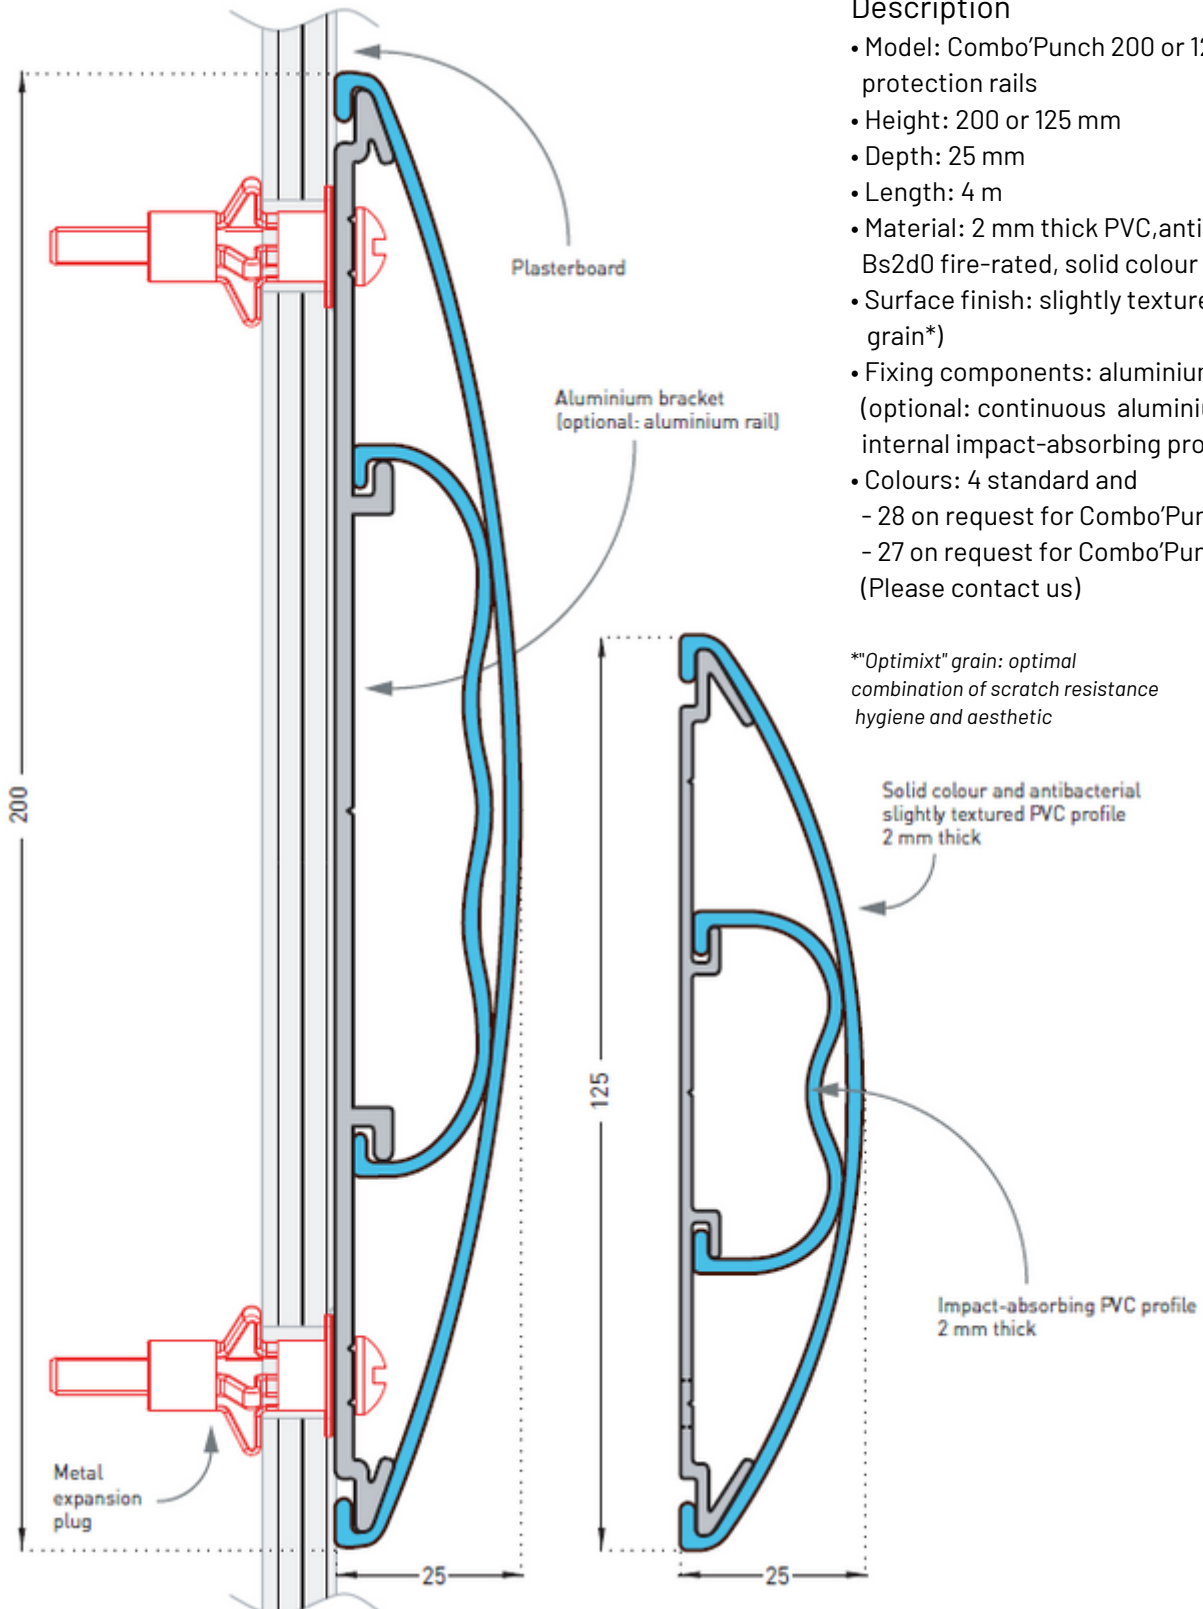

## → WALL PROTECTION RAILS - 200 AND 125 MM HIGH

### Specification

- Description : curved wall protection rail (Combo'Punch 200 or 125 as manufactured by SPM) from slightly textured (Optimixt grain as manufactured by SPM) and antibacterial PVC achieving Bs2d0 fire rating with solid colour. PVC profile projects 25 mm, is 200 or 125 mm high and 2 mm thick. It snap-fixes onto aluminium brackets or continuous aluminium rail (optional) with an internal impact-absorbing PVC profile. Finish is provided by slightly textured end pieces (27 mm wide).
- Environment: no heavy metals and no substance potentially subjected to any REACH restriction are used in its manufacture, nor PBT/BPA. The calcium-zinc thermal

- stabilisation process is used. The emission level of volatile substance in inside air has been tested according to ISO 16000-6 and is very low (A+) according to the French regulation (23 March 2011 nr 2011-321 Decree and 19 April 2011 Order). 100% of the product are recyclable.
- Colour: selected by architects from manufacturer's standard range. The end piece colours are the same as the profile.
- Installation method: recommended height of protection rail centre line 0.80 m above floor level for mid-level wall protection or on top of the skirting for low level wall protection. Snap-fixes onto aluminium brackets spaced at 0.50 m centres or continuous aluminium rail (optional).

## Description

- Model: Combo'Punch 200 or 125 wall protection rails
- Height: 200 or 125 mm
- Depth: 25 mm
- Length: 4 m
- Material: 2 mm thick PVC, antibacterial and Bs2d0 fire-rated, solid colour
- Surface finish: slightly textured («Optimixt» grain\*)
- Fixing components: aluminium brackets (optional: continuous aluminium core) with internal impact-absorbing profile
- Colours: 4 standard and
  - 28 on request for Combo'Punch 200
  - 27 on request for Combo'Punch 125
 (Please contact us)