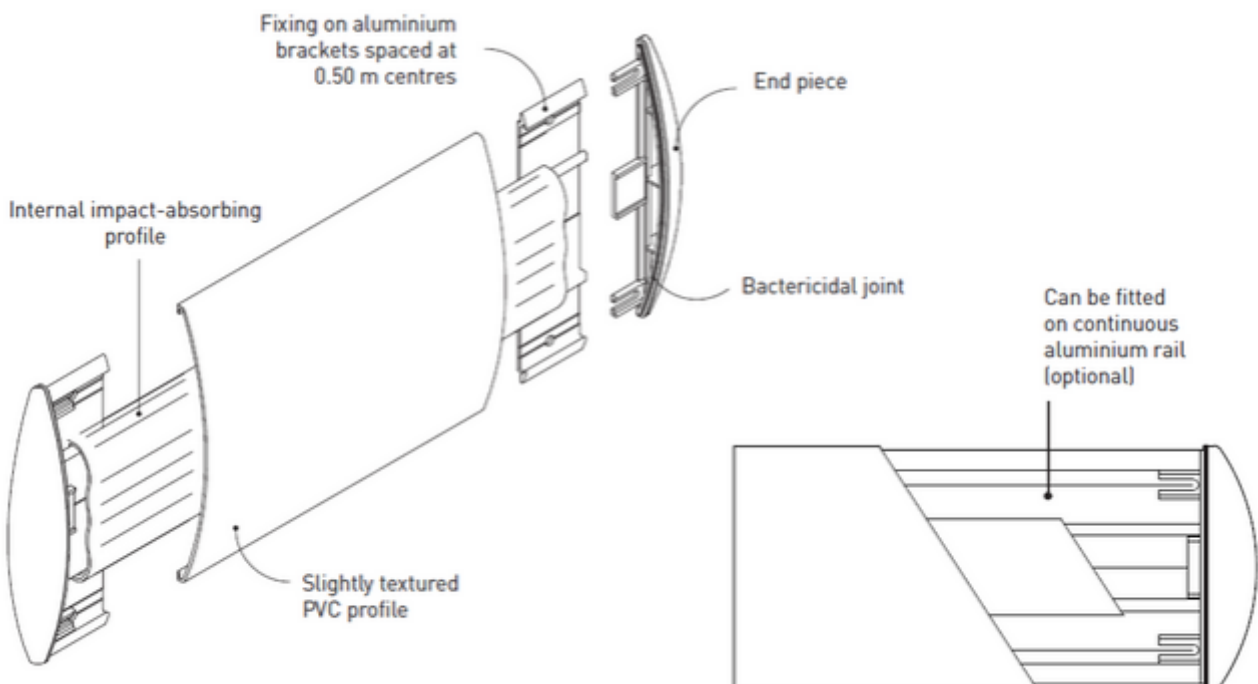

Specification

- •Description : curved wall protection rail (Combo'Punch 200 or 125 as manufactured by SPM) from slightly textured (Optimixt grain as manufactured by SPM) and antibacterial PVC achieving Bs2d0 fire rating with solid colour. PVC profile projects 25 mm, is 200 or 125 mm high and 2 mm thick. It snap-fixes onto aluminium brackets or continuous aluminium rail (optional) with an internal impact-absorbing PVC profile. Finish is provided by slightly textured end pieces (27 mm wide).
- Environment: no heavy metals and no substance potentially subjected to any REACH restriction are used in its manufacture, nor PBT/BPA. The calcium-zinc thermal

- stabilisation process is used. The emission level of volatile substance in inside air has been tested according to ISO 16000-6 and is very low (A+) according to the French regulation (23 March 2011 nr 2011-321 Decree and 19 April 2011 Order). 100% of the product are recyclable.
- Colour: selected by architects from manufacturer's standard range. The end piece colours are the same as the profile.
- Installation method: recommended height of protection rail centre line 0.80 m above floor level for mid-level wall protection or on top of the skirting for low level wall protection. Snap-fixes onto aluminium brackets spaced at 0.50 m centres or continuous aluminium rail (optional).