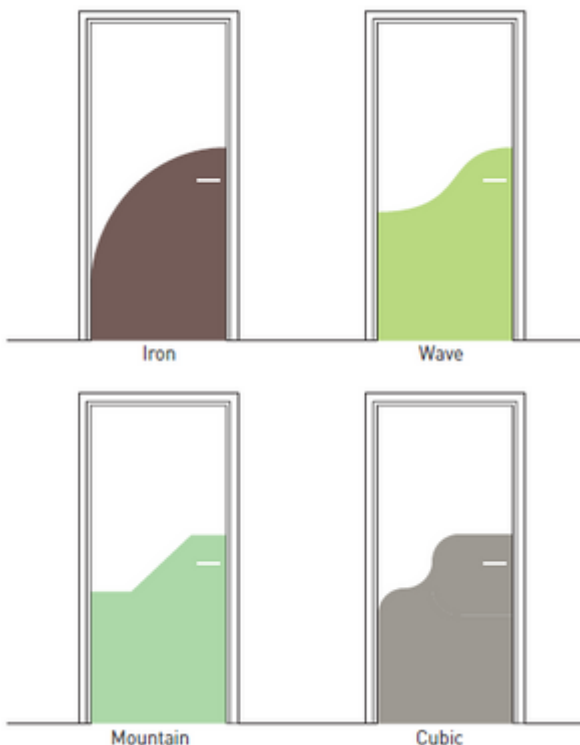

HALF - HEIGHT DECORATIVE DOOR

DECOCHOC / DECOSMIC PROTECTION AND COVERING PANELS - DECORATIVE CUTOUTS -

Applications

These cutouts provide half-height protection and decoration for doors. Ideal for use in corridors in public buildings: hospitals, restaurants, hotels... Shapes and colours make easier the location of different doors: rooms, staff rooms, technical premises, etc.

One colour

Description

- Description: 4 one-colour standard protection and covering masks
- Cut-to-size Decochoc or Decosmic panel.
- Thickness: 2 mm
- Material: antibacterial and Bs2d0 fire-rated PVC, solid colour.
- Surface finish: slightly textured
- Fixing: adhesive bonding with SPM acrylic glue or SPM universal mastic glue
- Colours:
 - 33 standard for Decochoc
 - 3 for Decosmic

Specification

- Description: 2 mm thick half-height decorative one colour door protection (Iron, Wave, Mountain or Cubic masks as manufactured by SPM) from rigid and antibacterial PVC achieving Bs2d0 fire rating with solid colour and slightly textured surface.
- Environment: no heavy metals and no substance potentially subjected to any REACH restriction are used in its manufacture, nor PBT/BPA. The calcium-zinc thermal stabilisation process is used. The emission level of volatile substance in inside air has been tested according to ISO 16000-6 and is very low (A+) according to the French regulation (23 March 2011 nr 2011-321 Decree and 19 April 2011 Order). 100% of the product are recyclable.
- Colour: selected by architects from manufacturer's standard range.
- Installation method: glue as per manufacturer's instructions.